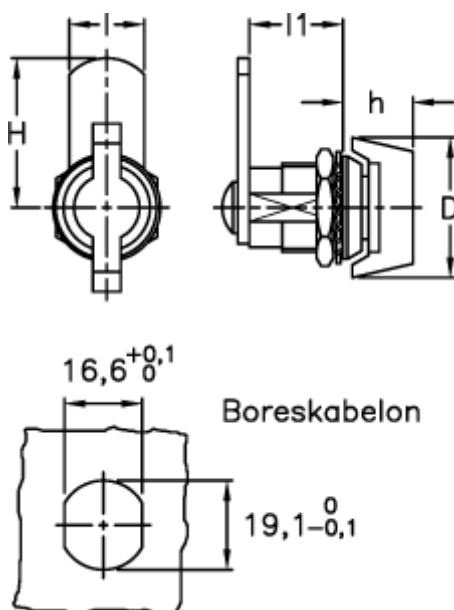

# Data Sheet

Article number: 2310421211

Description: E+G Latch w/knob  
CM.32

## Measures

D = 30  
H = 32.0  
h = 15  
l = 16  
l1 = 20